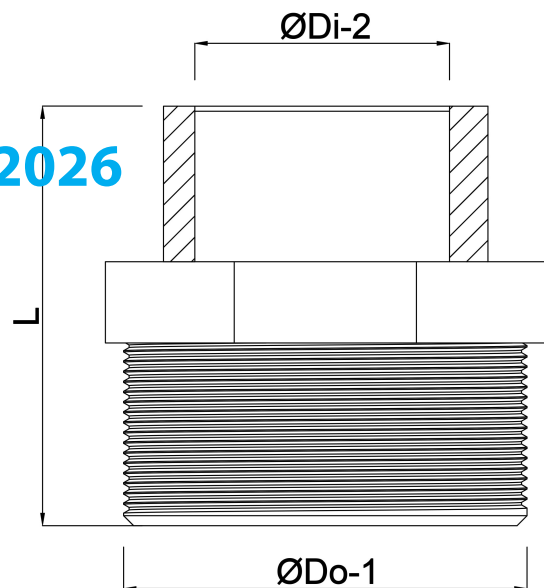

**Profec Reducer nipple PVC-U 1"
x 1 1/4" male thread x female
thread 10bar grey (0100198)**

TECHNICAL SPECIFICATIONS

Colour	grey
Material	PVC-U
Connection	male thread x female thread
Pressure	10 bar
Size	1" x 1 1/4"

DIMENSIONS

L	52 mm
ØDi-2	1 1/4 "
ØDo-1	1 "

Last modified date: 13/03/2026

Bosta UK Ltd.
Reflection House
Olding Road
Bury St. Edmunds
Suffolk
IP33 3TA
T +44 (0) 1284 716580
E enquiries@bosta.co.uk

<http://www.bosta.com>