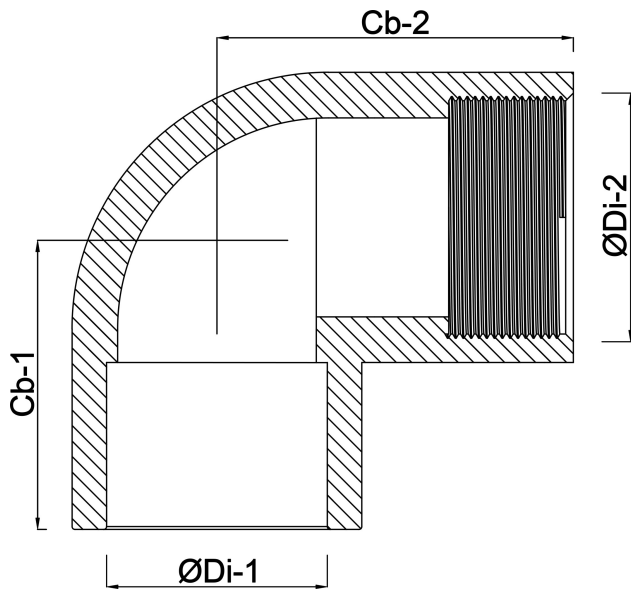

**VDL Adaptor elbow 90° PVC-U
40 mm x 1 1/4" glue socket x
female thread 16bar grey with
stainless steel ring type
reinforced (7002635)**

V-L Van de Lande

TECHNICAL SPECIFICATIONS

Colour	grey
Type	reinforced
Material	PVC-U
Feature	with stainless steel ring
Connection	glue socket x female thread
Size	40 mm x 1 1/4"
Pressure	16 bar

DIMENSIONS

Cb-1	47 mm
Cb-2	47 mm
ØDi-1	40 mm
ØDi-2	1 1/4 "

Last modified date: 24/05/2026

Bosta UK Ltd.
Reflection House
Olding Road
Bury St. Edmunds
Suffolk
IP33 3TA
T +44 (0) 1284 716580
E enquiries@bosta.co.uk
<http://www.bosta.com>