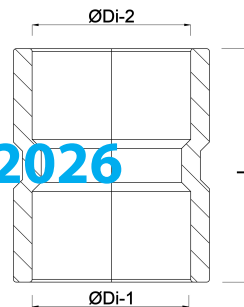

**VDL Socket PVC-U 355 mm
glue socket 6bar grey type
made from tubing (7018062)**

V-L Van de Lande

TECHNICAL SPECIFICATIONS

Colour grey

Material PVC-U

Connection glue socket

Type made from tubing

Size 355 mm

Pressure 6 bar

DIMENSIONS

L 476 mm

P-1 193 mm

P-2 193 mm

ØDi-1 355 mm

ØDi-2 355 mm

Last modified date: 14/03/2026