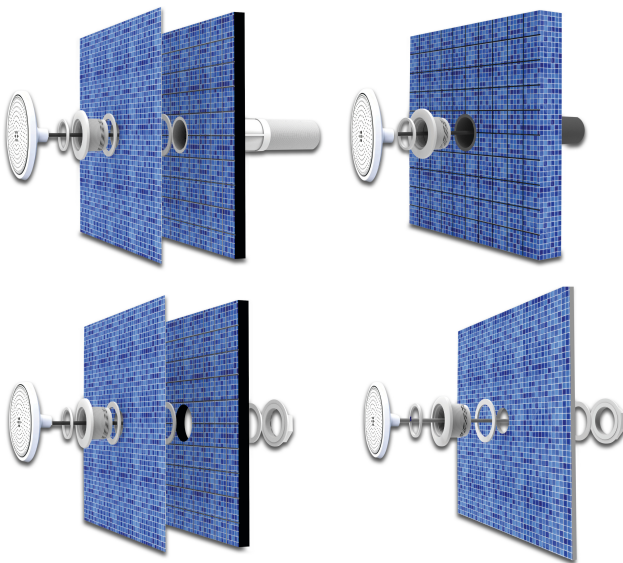

**Flotide Dimmable LED pool
light 1 1/2" fitting
polycarbonate 12VAC warm
white 35W (7040018)**

FLOTIDE

TECHNICAL SPECIFICATIONS

Suitable for concrete and fibreglass pools

Voltage 12VAC

Outer ø 220 mm

Capacity 35 W

Number of LED 441

Brightness 2070 Lumen

Colour LEDs warm white

PRODUCT INFORMATION

Designed to be installed in most of the nozzles on the market

Last modified date: 27/05/2026

Bosta UK Ltd.
Reflection House
Olding Road
Bury St. Edmunds
Suffolk
IP33 3TA
T +44 (0) 1284 716580
E enquiries@bosta.co.uk
<http://www.bosta.com>