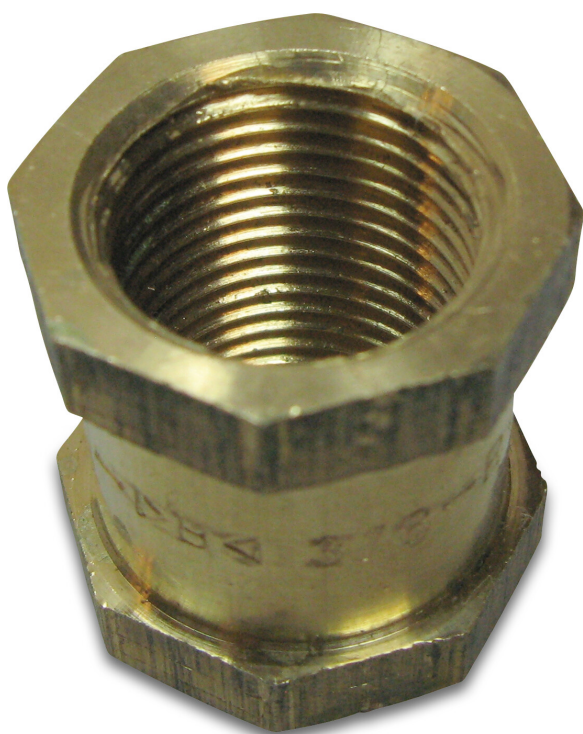

Nr. 270 Socket bronze 1" female thread 16bar (0720284)

TECHNICAL SPECIFICATIONS

Material	bronze
Connection	female thread
Fitting nr.	Nr. 270
Size	1"
Pressure	16 bar

Last modified date: 08/03/2026

Bosta UK Ltd.
Reflection House
Olding Road
Bury St. Edmunds
Suffolk
IP33 3TA
T +44 (0) 1284 716580
E enquiries@bosta.co.uk
<http://www.bosta.com>