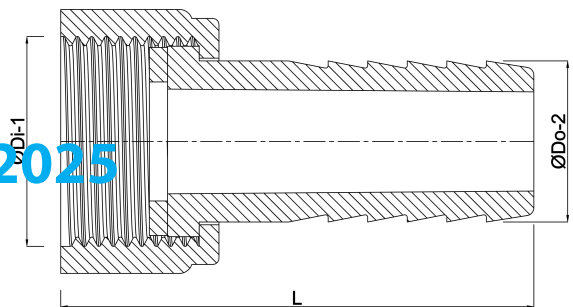

**Hose tail 2/3 union adaptor PP
1 1/4" x 32 mm female
threaded nut x hose tail 6bar
grey (0330239)**

TECHNICAL SPECIFICATIONS

Colour	grey
Material	PP
Material seal	EPDM
Connection	female threaded nut x hose tail
Pressure	6 bar
Max. temp.	80 °C
Size	1 1/4" x 32 mm

DIMENSIONS

L	64.5 mm
ØDi-1	1 1/4 "
ØDo-2	32 mm
Lq-2	36 mm

Last modified date: 02/10/2025

Bosta UK Ltd.
Reflection House
Olding Road
Bury St. Edmunds
Suffolk
IP33 3TA
T +44 (0) 1284 716580
E enquiries@bosta.co.uk
<http://www.bosta.com>