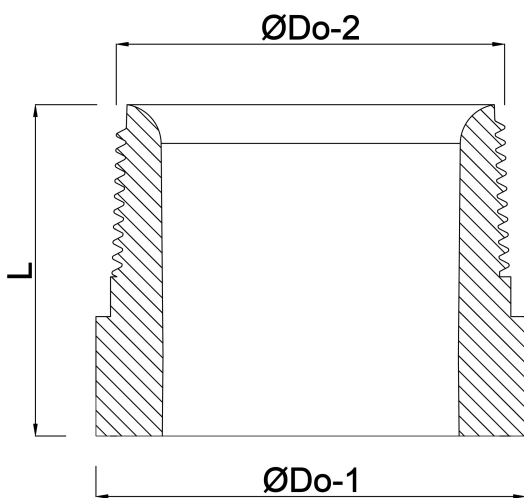

**Profec Nr. 23B Welding nipple
stainless steel 316 2 1/2" male
thread x butt welding 8bar 60
mm (0080751)**

TECHNICAL SPECIFICATIONS

Material	stainless steel 316
Connection	male thread x butt welding
Fitting nr.	Nr. 23B
Pressure	8 bar
Size	2 1/2"
Length	60 mm

DIMENSIONS

L	60 mm
ØDo-1	76.3 mm
ØDo-2	2 1/2 "

Last modified date: 13/03/2026

Bosta UK Ltd.
Reflection House
Olding Road
Bury St. Edmunds
Suffolk
IP33 3TA
T +44 (0) 1284 716580
E enquiries@bosta.co.uk
<http://www.bosta.com>