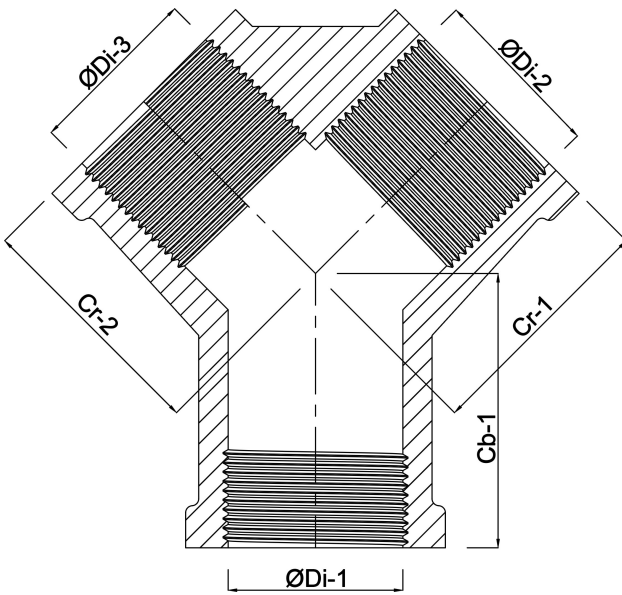

# Profec Y-piece brass 1/2" female thread 30bar (0420511)

# TECHNICAL SPECIFICATIONS

Material	brass
Connection	female thread
Max. temperature	120 °C
Pressure	30 bar
Max. temp.	120 °C
Size	1/2"

# DIMENSIONS

Cb-1	28 mm
Cr-1	25.5 mm
Cr-2	25.5 mm
ØDi-1	1/2 "
ØDi-2	1/2 "
ØDi-3	1/2 "

**Last modified date: 23/05/2026**

Bosta UK Ltd.  
Reflection House  
Olding Road  
Bury St. Edmunds  
Suffolk  
IP33 3TA  
T +44 (0) 1284 716580  
E [enquiries@bosta.co.uk](mailto:enquiries@bosta.co.uk)  
<http://www.bosta.com>