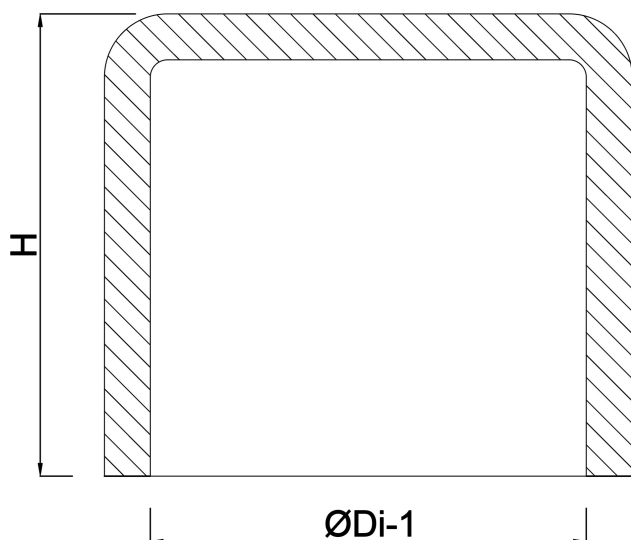

Cap PVC-U 1 1/2" imperial glue socket 16bar white (0180140)

TECHNICAL SPECIFICATIONS

Colour	white
Material	PVC-U
Connection	imperial glue socket
Pressure	16 bar
Size	1 1/2"

DIMENSIONS

H	46 mm
ØDi-1	1 1/2 "