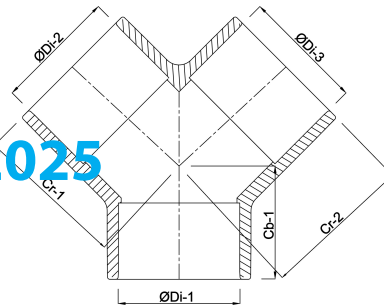

Profec Y-piece PVC-U 75 mm glue socket 10bar grey (0101399)

TECHNICAL SPECIFICATIONS

Colour	grey
Material	PVC-U
Connection	glue socket
Pressure	10 bar
Size	75 mm

DIMENSIONS

ØDi-1	75 mm
ØDi-2	75 mm
ØDi-3	75 mm
Cb-1	61 mm
Cr-1	89 mm
Cr-2	89 mm