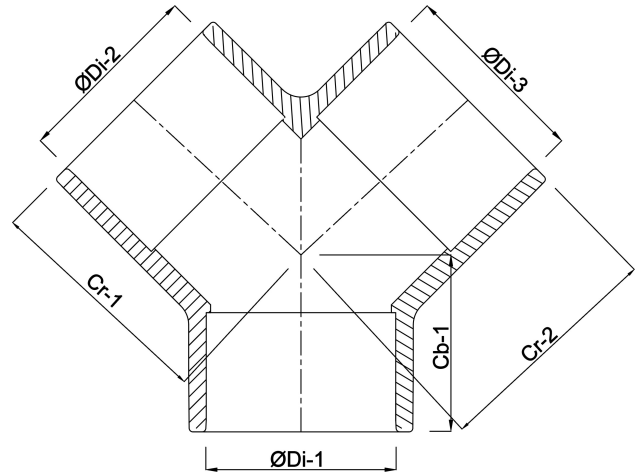

**Profec Y-piece PVC-U 75 mm
glue socket 16bar grey
(0101399)**

TECHNICAL SPECIFICATIONS

Colour grey

Material PVC-U

Connection glue socket

Pressure 16 bar

Size 75 mm

DIMENSIONS

Cb-1 61 mm

Cr-1 89 mm

Cr-2 89 mm

ØDi-1 75 mm

ØDi-2 75 mm

ØDi-3 75 mm

Last modified date: 22/05/2026

Bosta UK Ltd.
Reflection House
Olding Road
Bury St. Edmunds
Suffolk
IP33 3TA
T +44 (0) 1284 716580
E enquiries@bosta.co.uk
<http://www.bosta.com>