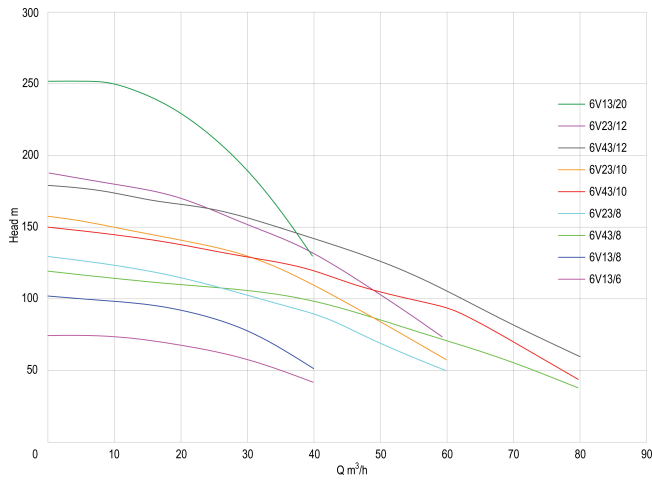

Rovatti Deep well pump cast iron DN85 flange green type 6V13/6 (7024599)

rovatti pompe

TECHNICAL SPECIFICATIONS

Colour green

Material cast iron

Pump body cast iron

Material impeller 1 cast iron

Connection flange

Outer ø 142 mm

Press 170

Motor RPM 2900

Type 6V13/6

Capacity 23/66 - 40/49 m³/h

Output Power 25 HP

Size DN85

Power 18.5 kW

Impellers 6

MWC 76

Max flow rate 42 m³/h

Efficiency 63,6 %

Last modified date: 09/03/2026

Bosta UK Ltd.
 Reflection House
 Olding Road
 Bury St. Edmunds
 Suffolk
 IP33 3TA
 T +44 (0) 1284 716580
 E enquiries@bosta.co.uk
<http://www.bosta.com>