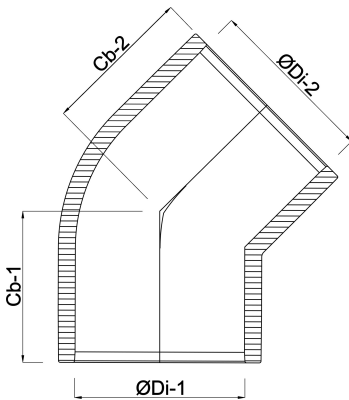

Elbow 45° PVC-U 50 mm glue socket 16bar grey (0160124)

TECHNICAL SPECIFICATIONS

Colour	grey
Material	PVC-U
Connection	glue socket
Size	50 mm
Pressure	16 bar

DIMENSIONS

Cb-1	42.5 mm
Cb-2	42.5 mm
Mold	injection moulded
ØDi-1	50 mm
ØDi-2	50 mm