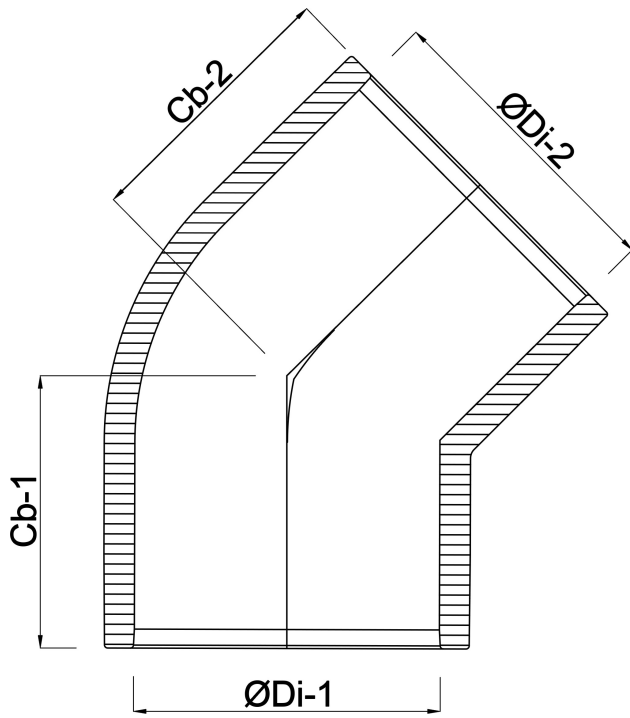

Elbow 45° PVC-U 50 mm glue socket 16bar grey (0160124)

TECHNICAL SPECIFICATIONS

Colour grey

Material PVC-U

Connection glue socket

Size 50 mm

Pressure 16 bar

DIMENSIONS

Cb-1 42.5 mm

Cb-2 42.5 mm

Mold injection moulded

ØDi-1 50 mm

ØDi-2 50 mm

Last modified date: 23/05/2026

Bosta UK Ltd.
Reflection House
Olding Road
Bury St. Edmunds
Suffolk
IP33 3TA
T +44 (0) 1284 716580
E enquiries@bosta.co.uk
<http://www.bosta.com>