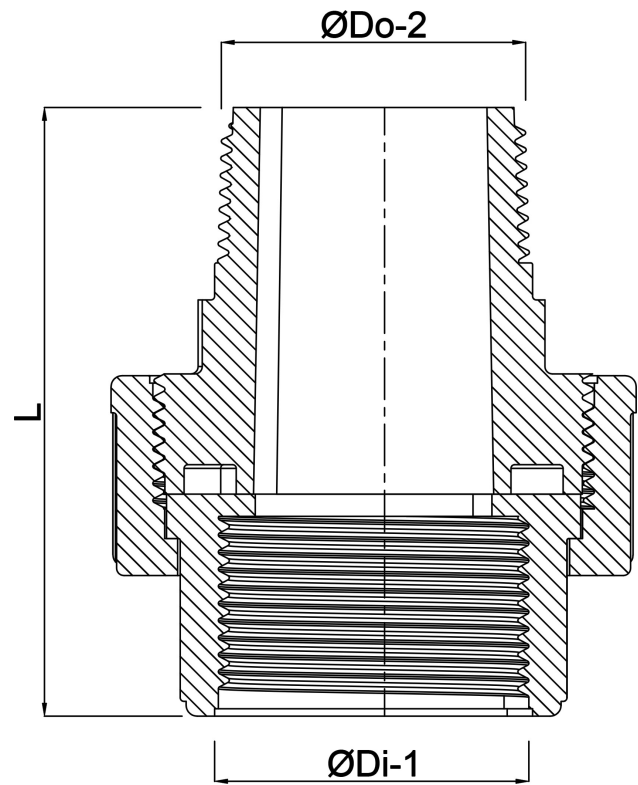

**Profec Union coupler PVC-U 2"
female thread x male thread
10bar grey (0100105)**

TECHNICAL SPECIFICATIONS

Colour	grey
Material	PVC-U
Connection	female thread x male thread
Pressure	10 bar
Size	2"

DIMENSIONS

Do-n	93 mm
Hi-1	41 mm
L	109 mm
Lb	68 mm
ØDi-1	2 "
ØDo-2	2 "

Last modified date: 22/05/2026

Bosta UK Ltd.
Reflection House
Olding Road
Bury St. Edmunds
Suffolk
IP33 3TA
T +44 (0) 1284 716580
E enquiries@bosta.co.uk
<http://www.bosta.com>