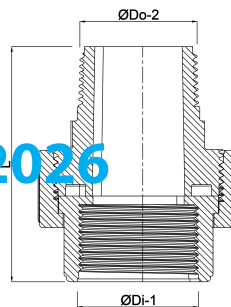

**Profec Union coupler PVC-U 2"
female thread x male thread
10bar grey (0100105)**

TECHNICAL SPECIFICATIONS

Colour	grey
Material	PVC-U
Connection	female thread x male thread
Pressure	10 bar
Size	2"

DIMENSIONS

Do-n	93 mm
Hi-1	41 mm
L	109 mm
Lb	68 mm
ØDi-1	2 "
ØDo-2	2 "

Last modified date: 13/03/2026

Bosta UK Ltd.
Reflection House
Olding Road
Bury St. Edmunds
Suffolk
IP33 3TA
T +44 (0) 1284 716580
E enquiries@bosta.co.uk
<http://www.bosta.com>