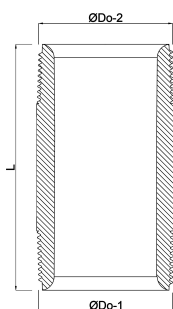

**Profec Nr. 23 Pipe nipple brass
1 1/2" male thread 40bar 200
mm (0708367)**

TECHNICAL SPECIFICATIONS

Material	brass
Connection	male thread
Fitting nr.	Nr. 23
Size	1 1/2"
Length	200 mm
Pressure	40 bar

DIMENSIONS

L	200 mm
ØDo-1	1 1/2 "
ØDo-2	1 1/2 "
F-1	21 mm
F-2	21 mm

Last modified date: 05/10/2025

Bosta UK Ltd.
Reflection House
Olding Road
Bury St. Edmunds
Suffolk
IP33 3TA
T +44 (0) 1284 716580
E enquiries@bosta.co.uk
<http://www.bosta.com>