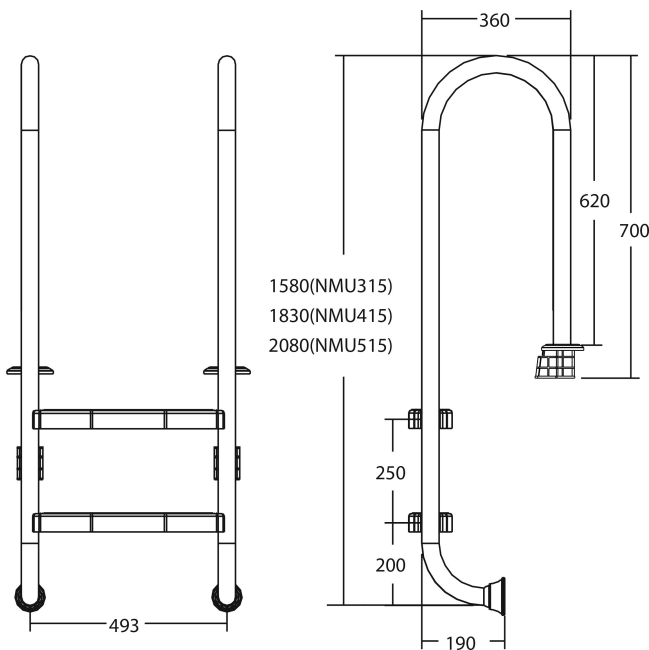

Flotide Pool steps stainless steel 316 type anchor small model 3 steps (7026917)

FLOTIDE

TECHNICAL SPECIFICATIONS

Type anchor small model

Material stainless steel 316

Number of Steps 3

PRODUCT INFORMATION

Flotide pool ladder (small model) is attached 170mm behind the pool edge. All ladders include an anti-slip pad.