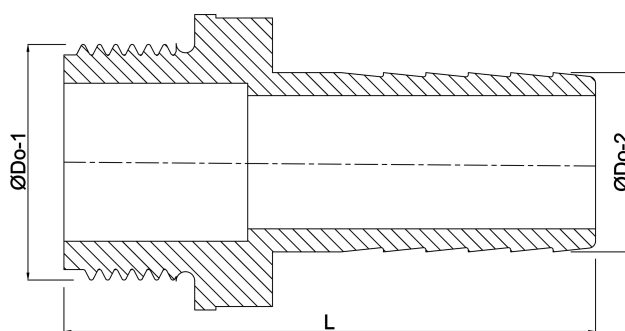

**Hose tail adaptor PP 1 1/2" x 38  
mm male thread x hose tail  
6bar grey (0330196)**

# TECHNICAL SPECIFICATIONS

Colour	grey
Material	PP
Connection	male thread x hose tail
Pressure	6 bar
Max. temp.	80 °C
Size	1 1/2" x 38 mm

## DIMENSIONS

L	83 mm
ØDo-1	1 1/2 "
ØDo-2	38 mm

Last modified date: 23/05/2026

Bosta UK Ltd.  
Reflection House  
Olding Road  
Bury St. Edmunds  
Suffolk  
IP33 3TA  
T +44 (0) 1284 716580  
E [enquiries@bosta.co.uk](mailto:enquiries@bosta.co.uk)  
<http://www.bosta.com>