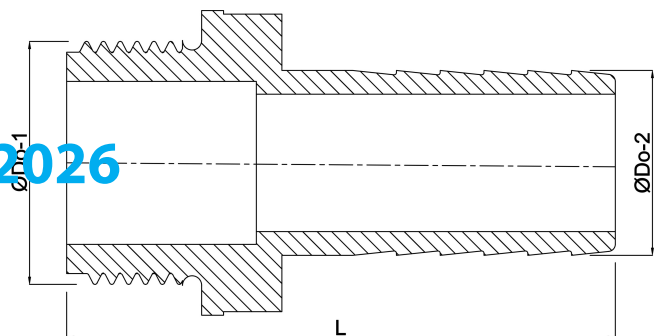

**Hose tail adaptor PP 1 1/2" x 38
mm male thread x hose tail
6bar grey (0330196)**

TECHNICAL SPECIFICATIONS

Colour	grey
Material	PP
Connection	male thread x hose tail
Pressure	6 bar
Max. temp.	80 °C
Size	1 1/2" x 38 mm

DIMENSIONS

L	83 mm
ØDo-1	1 1/2 "
ØDo-2	38 mm

Last modified date: 13/03/2026

Bosta UK Ltd.
Reflection House
Olding Road
Bury St. Edmunds
Suffolk

IP33 3TA
T +44 (0) 1284 716580
E enquiries@bosta.co.uk
<http://www.bosta.com>