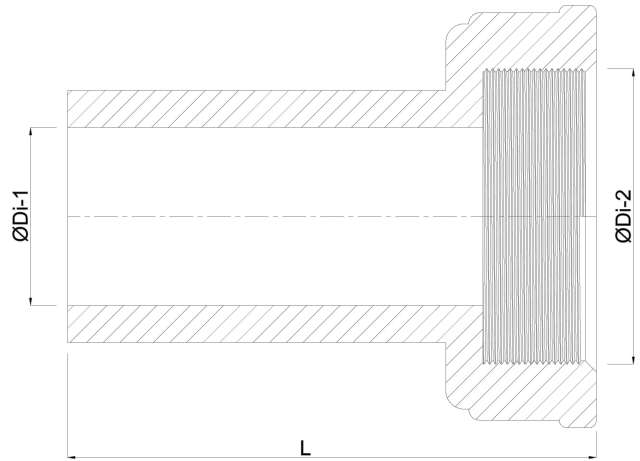

**VDL 2/3 union coupler PVC-U
50 mm x 1 1/2" glue socket x
female threaded nut 10bar
grey (0110036)**

V-L Van de Lande

TECHNICAL SPECIFICATIONS

Colour	grey
Material	PVC-U
Material seal	EPDM
Connection	glue socket x female threaded nut
Size	50 mm x 1 1/2"
Length	79 mm
Pressure	10 bar

DIMENSIONS

Hi-1	33 mm
L	75 mm
Mold	hand formed
ØDi-1	50 mm
ØDi-2	1 1/2 "

Last modified date: 22/05/2026

Bosta UK Ltd.
Reflection House
Olding Road
Bury St. Edmunds
Suffolk
IP33 3TA
T +44 (0) 1284 716580
E enquiries@bosta.co.uk
<http://www.bosta.com>