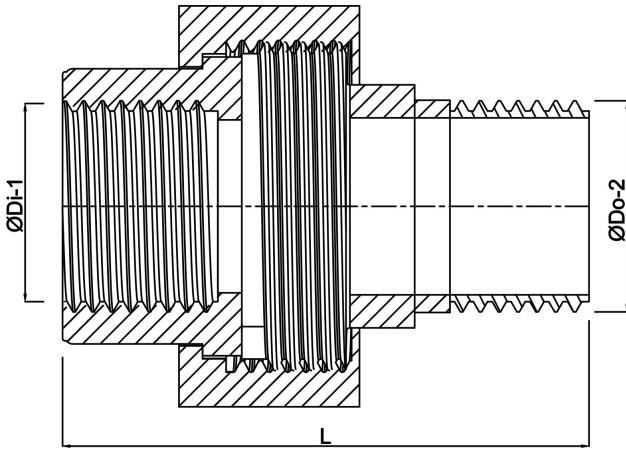

**Profec Nr. 955 Union coupler
brass 1/2" female thread x
male thread 20bar type
cylindrical (0710466)**

TECHNICAL SPECIFICATIONS

| | |
|-------------|-----------------------------|
| Type | cylindrical |
| Material | brass |
| Connection | female thread x male thread |
| Fitting nr. | Nr. 955 |
| Pressure | 20 bar |
| Size | 1/2" |
| Length | 46 mm |

DIMENSIONS

| | |
|-------|--------|
| F-1 | 9.5 mm |
| F-2 | 11 mm |
| L | 46 mm |
| ØDi-1 | 1/2 " |
| ØDo-2 | 1/2 " |

Last modified date: 24/05/2026

Bosta UK Ltd.
Reflection House
Olding Road
Bury St. Edmunds
Suffolk
IP33 3TA
T +44 (0) 1284 716580
E enquiries@bosta.co.uk
<http://www.bosta.com>