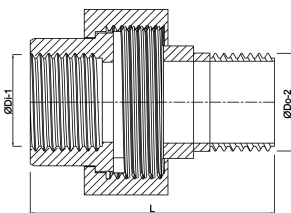

**Profec Nr. 955 Union coupler
brass 1/2" female thread x
male thread 20bar type
cylindrical (0710466)**

TECHNICAL SPECIFICATIONS

Type	cylindrical
Material	brass
Connection	female thread x male thread
Fitting nr.	Nr. 955
Pressure	20 bar
Size	1/2"
Length	46 mm

DIMENSIONS

F-1	9.5 mm
F-2	11 mm
L	46 mm
ØDi-1	1/2 "
ØDo-2	1/2 "

Last modified date: 13/03/2026

Bosta UK Ltd.
Reflection House
Olding Road
Bury St. Edmunds
Suffolk
IP33 3TA
T +44 (0) 1284 716580
E enquiries@bosta.co.uk
<http://www.bosta.com>