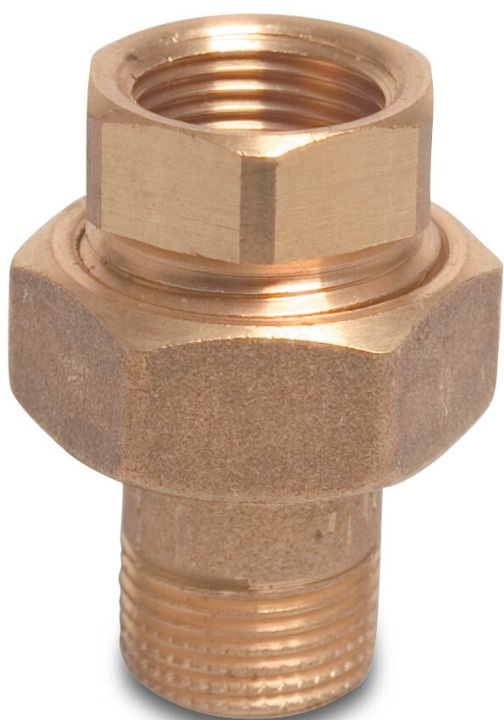

**Profec Nr. 955 Union coupler
brass 1/2" female thread x
male thread 20bar type
cylindrical (0710466)**

TECHNICAL SPECIFICATIONS

| | |
|-------------|-----------------------------|
| Type | cylindrical |
| Material | brass |
| Connection | female thread x male thread |
| Fitting nr. | Nr. 955 |
| Pressure | 20 bar |
| Size | 1/2" |
| Length | 46 mm |

DIMENSIONS

| | |
|-------|--------|
| F-1 | 9.5 mm |
| F-2 | 11 mm |
| L | 46 mm |
| ØDi-1 | 1/2 " |
| ØDo-2 | 1/2 " |

Last modified date: 24/05/2026

Bosta UK Ltd.
Reflection House
Olding Road
Bury St. Edmunds
Suffolk
IP33 3TA
T +44 (0) 1284 716580
E enquiries@bosta.co.uk
<http://www.bosta.com>