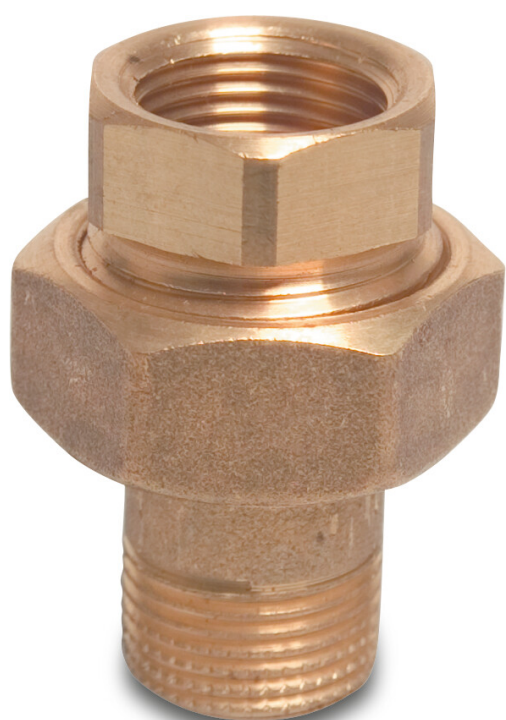

**Profec Nr. 955 Union coupler
brass 1/2" female thread x
male thread 20bar type
cylindrical (0710466)**

TECHNICAL SPECIFICATIONS

Type	cylindrical
Material	brass
Connection	female thread x male thread
Fitting nr.	Nr. 955
Pressure	20 bar
Size	1/2"
Length	46 mm

DIMENSIONS

F-1	9.5 mm
F-2	11 mm
L	46 mm
ØDi-1	1/2 "
ØDo-2	1/2 "

Last modified date: 13/03/2026

Bosta UK Ltd.
Reflection House
Olding Road
Bury St. Edmunds
Suffolk
IP33 3TA
T +44 (0) 1284 716580
E enquiries@bosta.co.uk
<http://www.bosta.com>