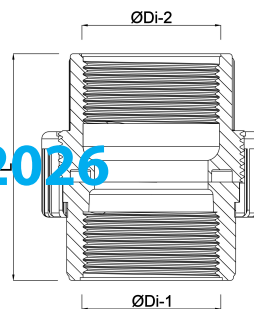

# Profec Union coupler PVC-U 4" female thread 10bar grey (7027467)

# TECHNICAL SPECIFICATIONS

Colour	grey
Material	PVC-U
Connection	female thread
Pressure	10 bar
Size	4"

## DIMENSIONS

Do-n	165 mm
Hi-1	50 mm
L	126 mm
Lb	76 mm
ØDi-1	4 "
ØDi-2	4 "

Last modified date: 13/03/2026

Bosta UK Ltd.  
Reflection House  
Olding Road  
Bury St. Edmunds  
Suffolk  
IP33 3TA  
T +44 (0) 1284 716580  
E [enquiries@bosta.co.uk](mailto:enquiries@bosta.co.uk)  
<http://www.bosta.com>