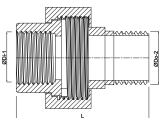

**Profec Nr. 331 Union coupler
cast iron galvanised 1 1/2"
female thread x male thread
25bar DVGW type flat
(1033108)**

TECHNICAL SPECIFICATIONS

Type	flat
Material	cast iron
Surface treatment	galvanised
Approval	DVGW
Material seal	NBR
Connection	female thread x male thread
Fitting nr.	Nr. 331
Pressure	25 bar
Size	1 1/2"
Length	98 mm

DIMENSIONS

L	95 mm
ØDi-1	1 1/2 "
ØDo-2	1 1/2 "

Last modified date: 14/03/2026

Bosta UK Ltd.
Reflection House
Olding Road
Bury St. Edmunds
Suffolk
IP33 3TA
T +44 (0) 1284 716580
E enquiries@bosta.co.uk
<http://www.bosta.com>