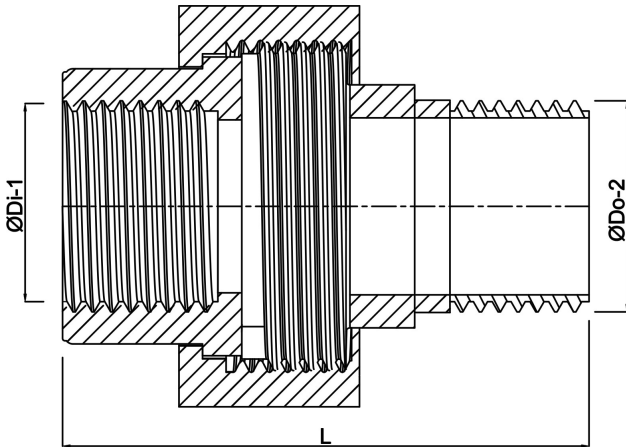

**Profec Nr. 331 Union coupler  
cast iron galvanised 1 1/2"  
female thread x male thread  
25bar DVGW type flat  
(1033108)**

# TECHNICAL SPECIFICATIONS

Type	flat
Material	cast iron
Surface treatment	galvanised
Approval	DVGW
Material seal	NBR
Connection	female thread x male thread
Fitting nr.	Nr. 331
Pressure	25 bar
Size	1 1/2"
Length	98 mm

## DIMENSIONS

L	95 mm
ØDi-1	1 1/2 "
ØDo-2	1 1/2 "

**Last modified date: 24/05/2026**

Bosta UK Ltd.  
Reflection House  
Olding Road  
Bury St. Edmunds  
Suffolk  
IP33 3TA  
T +44 (0) 1284 716580  
E [enquiries@bosta.co.uk](mailto:enquiries@bosta.co.uk)  
<http://www.bosta.com>