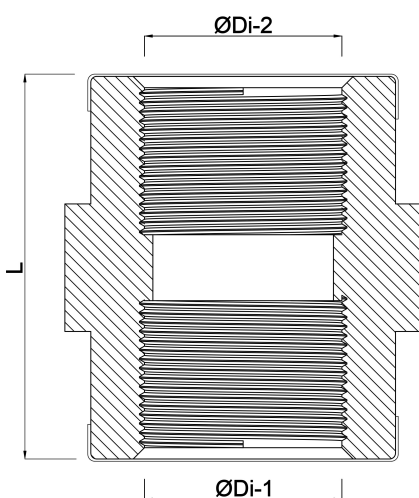

**Profec Nr. 270A Socket
stainless steel 316 1 1/4"
female thread 10bar (0080156)**

TECHNICAL SPECIFICATIONS

Material stainless steel 316

Connection female thread

Fitting nr. Nr. 270A

Pressure 10 bar

Size 1 1/4"

DIMENSIONS

L 21.5 mm

ØDi-1 1 1/4 "

ØDi-2 1 1/4 "

ØDo-1 47 mm

Last modified date: 01/10/2025

Bosta UK Ltd.
Reflection House
Olding Road
Bury St. Edmunds
Suffolk
IP33 3TA
T +44 (0) 1284 716580
E enquiries@bosta.co.uk
<http://www.bosta.com>