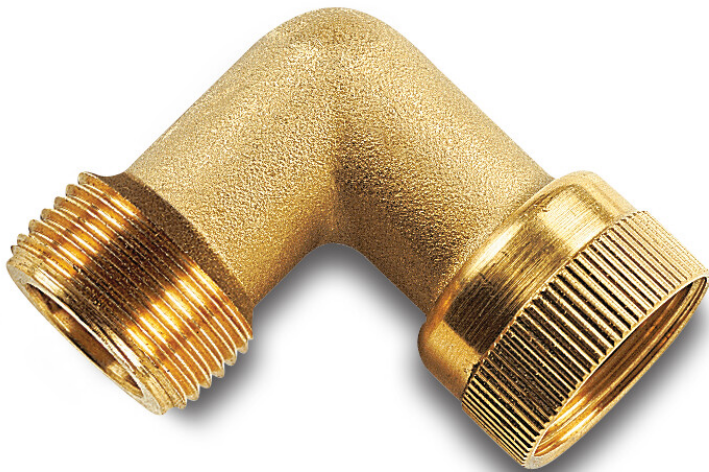

**Swivel elbow 90° brass 1"  
female thread x male thread  
type with O-ring (7033675)**

# TECHNICAL SPECIFICATIONS

Type	with O-ring
Material	brass
Suitable for	Manifold
Connection	female thread x male thread
Size	1"

**Last modified date: 27/05/2026**

Bosta UK Ltd.  
Reflection House  
Olding Road  
Bury St. Edmunds  
Suffolk  
IP33 3TA  
T +44 (0) 1284 716580  
E [enquiries@bosta.co.uk](mailto:enquiries@bosta.co.uk)  
<http://www.bosta.com>