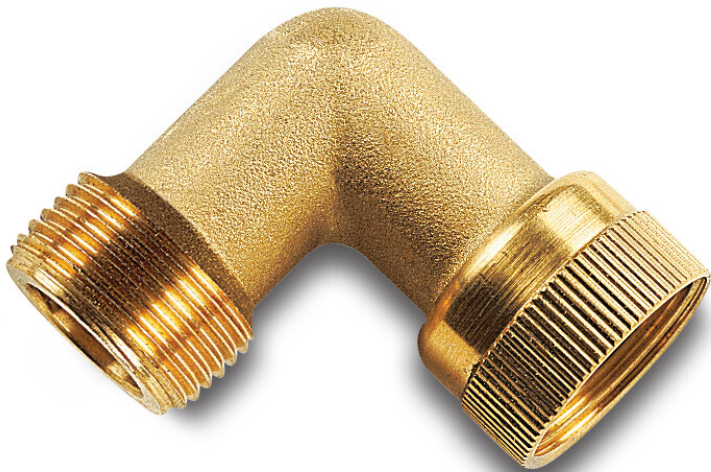

**Swivel elbow 90° brass 1"
female thread x male thread
type with O-ring (7033675)**

TECHNICAL SPECIFICATIONS

Type	with O-ring
Material	brass
Suitable for	Manifold
Connection	female thread x male thread
Size	1"