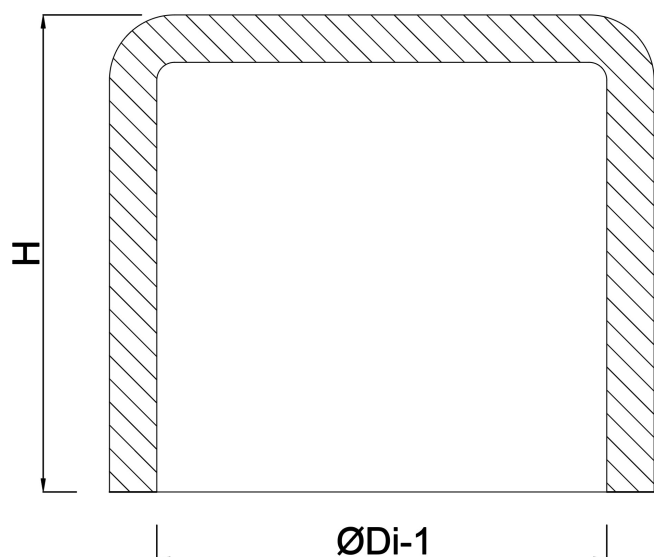

VDL Cap PVC-U 110 mm glue socket 16bar grey (7002820)

VL Van de Lande

TECHNICAL SPECIFICATIONS

Colour grey

Material PVC-U

Size 110 mm

Connection glue socket

Pressure 16 bar

DIMENSIONS

H 95 mm

P-1 61 mm

ØDi-1 110 mm

Last modified date: 14/03/2026

Bosta UK Ltd.
Reflection House
Olding Road
Bury St. Edmunds
Suffolk
IP33 3TA
T +44 (0) 1284 716580
E enquiries@bosta.co.uk
<http://www.bosta.com>