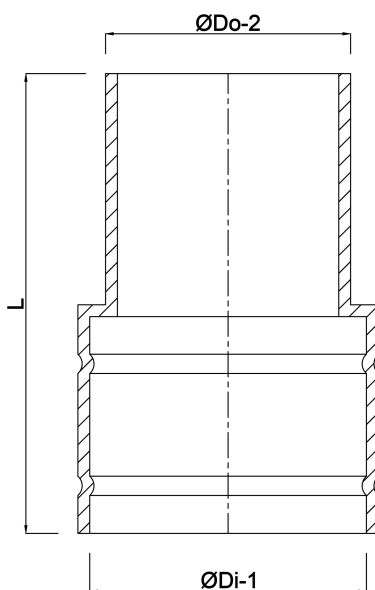

**Reducer socket PVC-U 60 mm
glue socket x insert (in pipe)
grey (0360525)**

TECHNICAL SPECIFICATIONS

Colour	grey
Material	PVC-U
Connection	glue socket x insert (in pipe)
Application	rainwater
Size	60 mm

DIMENSIONS

L	100 mm
ØDi-1	60 mm
ØDo-2	60 mm

Last modified date: 13/03/2026

Bosta UK Ltd.
Reflection House
Olding Road
Bury St. Edmunds
Suffolk
IP33 3TA
T +44 (0) 1284 716580
E enquiries@bosta.co.uk
<http://www.bosta.com>