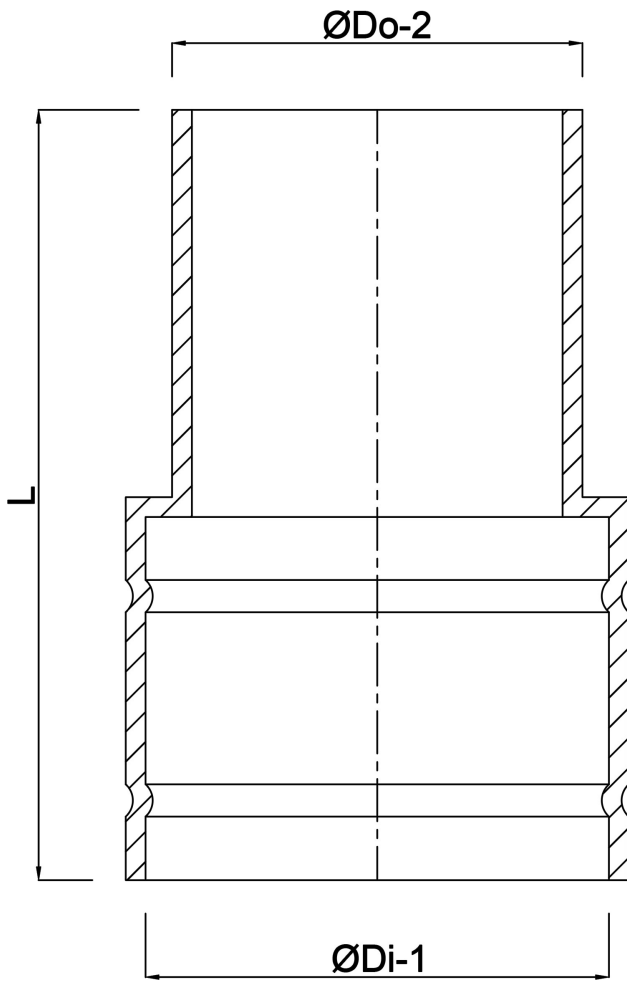

**Reducer socket PVC-U 60 mm
glue socket x insert (in pipe)
grey (0360525)**

TECHNICAL SPECIFICATIONS

Colour	grey
Material	PVC-U
Connection	glue socket x insert (in pipe)
Application	rainwater
Size	60 mm

DIMENSIONS

L	100 mm
ØDi-1	60 mm
ØDo-2	60 mm

Last modified date: 23/05/2026

Bosta UK Ltd.
Reflection House
Olding Road
Bury St. Edmunds
Suffolk
IP33 3TA
T +44 (0) 1284 716580
E enquiries@bosta.co.uk
<http://www.bosta.com>