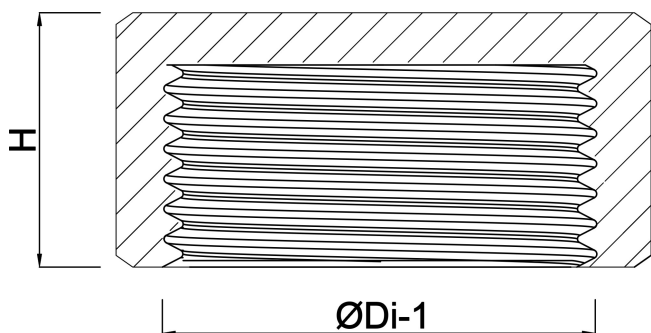

**Profec Nr. 300 Cap stainless  
steel 316 3/8" female thread  
16bar type hexagon (0080702)**

# TECHNICAL SPECIFICATIONS

Material stainless steel 316

Connection female thread

Fitting nr. Nr. 300

Pressure 16 bar

Max. temp. 100 °C

Type hexagon

Size 3/8"

## DIMENSIONS

H 15.5 mm

K-1 18.7 mm

ØDi-1 3/8 "

**Last modified date: 13/03/2026**

Bosta UK Ltd.  
Reflection House  
Olding Road  
Bury St. Edmunds  
Suffolk  
IP33 3TA  
T +44 (0) 1284 716580  
E [enquiries@bosta.co.uk](mailto:enquiries@bosta.co.uk)  
<http://www.bosta.com>