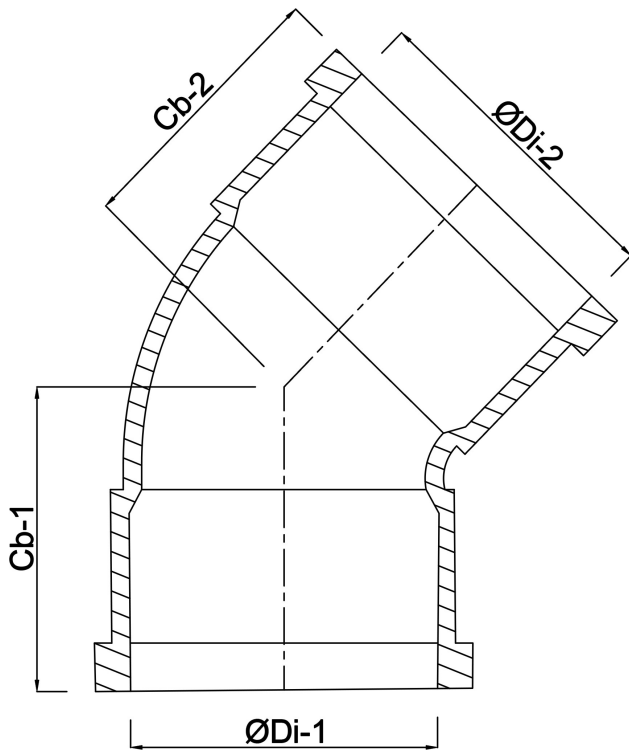

**Profec Long bend 45° PVC-U 90  
mm glue socket 16bar grey  
type made from tubing  
(0110231)**

# TECHNICAL SPECIFICATIONS

Colour	grey
Type	made from tubing
Material	PVC-U
Connection	glue socket
Pressure	16 bar
Size	90 mm

# DIMENSIONS

Cb-1	125 mm
Cb-2	125 mm
Mold	hand formed
ØDi-1	90 mm
ØDi-2	90 mm
β	45 °

**Last modified date: 22/05/2026**

Bosta UK Ltd.  
Reflection House  
Olding Road  
Bury St. Edmunds  
Suffolk  
IP33 3TA  
T +44 (0) 1284 716580  
E [enquiries@bosta.co.uk](mailto:enquiries@bosta.co.uk)  
<http://www.bosta.com>