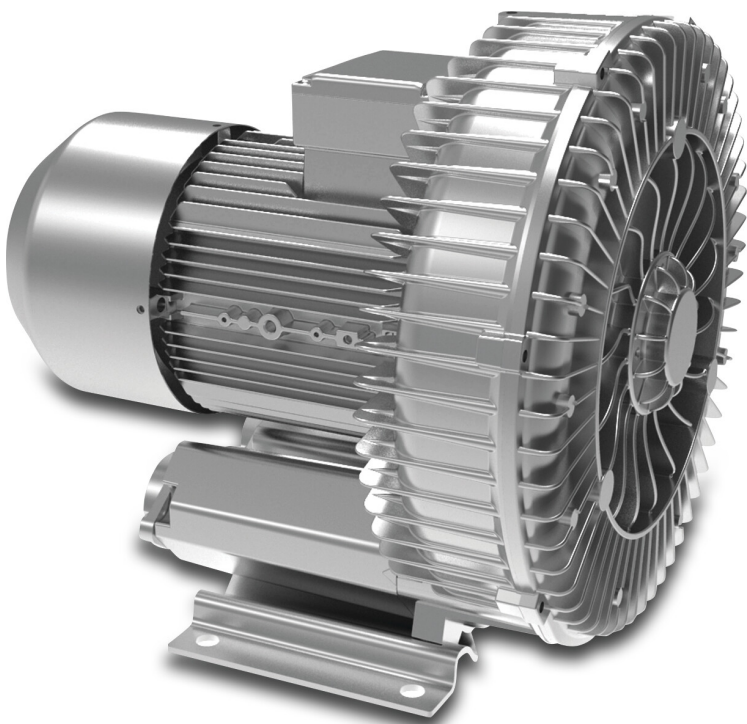

**Air blower 1 1/2" 400VAC type
040 single impeller 1.3kW
(7042253)**

TECHNICAL SPECIFICATIONS

Voltage	400VAC
Type	040 single impeller
Capacity	145 m ³ /h
Size	1 1/2"
Power	1.3 kW

PRODUCT INFORMATION

The side channel blower system for spa and professional swimming pool applications delivers high-quality and powerful performance. It is an ideal choice for applications that require large volumes of clean, dry air with low pressures and voids. It offers easy installation, reduced operating noise and low energy consumption.

Features:

- Designed to work in continuous service
- Easy vertical or horizontal installation
- Equipped with quiet-running induction motors
- IP54 protection
- Robust and reliable
- No contamination of gasses or conveyed air