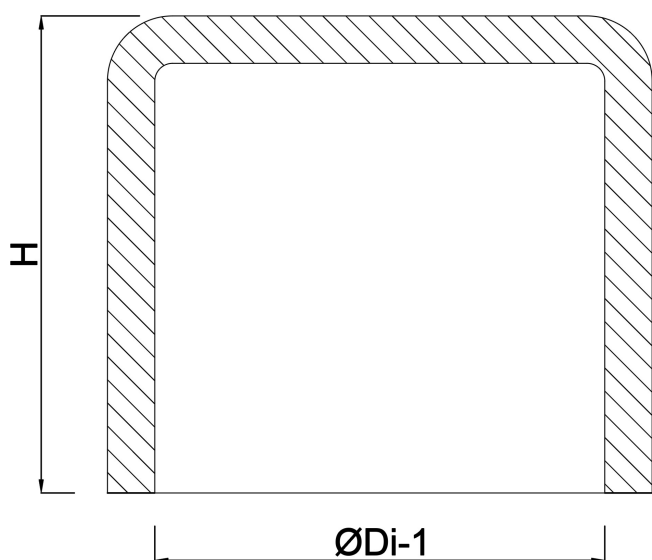

Cap PVC-U 250 mm glue socket 10bar grey (0100397)

TECHNICAL SPECIFICATIONS

Colour	grey
Material	PVC-U
Connection	glue socket
Size	250 mm
Pressure	10 bar

DIMENSIONS

H	185 mm
ØDi-1	250 mm

Last modified date: 14/03/2026