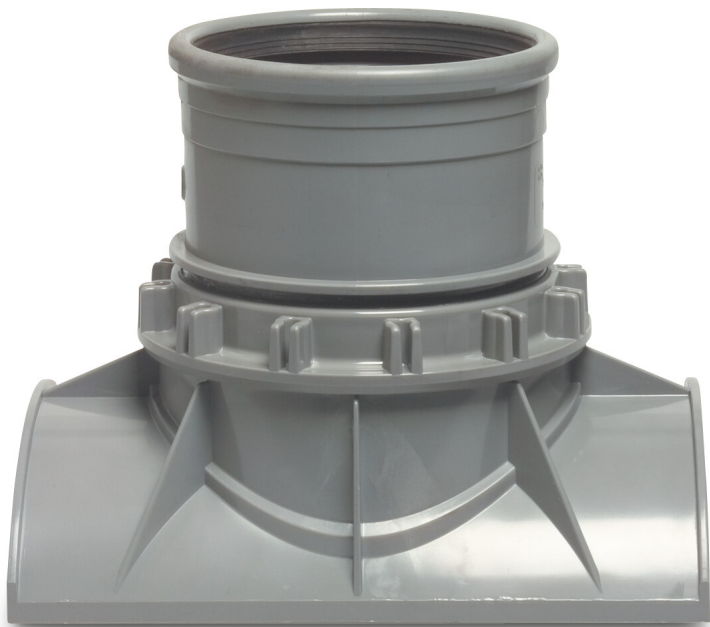

**Drainage glue saddle PVC-U
400 mm x 125 mm SN8 screw
inlet x ring seal grey
KIWA/KOMO (0350273)**

TECHNICAL SPECIFICATIONS

Colour	grey
Material	PVC-U
Approval	KIWA/KOMO
Connection	screw inlet x ring seal
SN	SN8
Size	400 mm x 125 mm