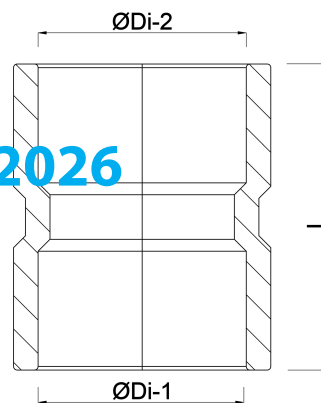

VDL Socket PVC-U 315 mm glue socket 10bar grey KIWA (7002920)

V-L Van de Lande

TECHNICAL SPECIFICATIONS

Colour	grey
Material	PVC-U
Approval	KIWA
Connection	glue socket
Size	315 mm
Pressure	10 bar

DIMENSIONS

L	348 mm
T	16 mm
ØDi-1	315 mm
ØDi-2	315 mm

Last modified date: 14/03/2026

Bosta UK Ltd.
Reflection House
Olding Road

Bury St. Edmunds
Suffolk
IP33 3TA
T +44 (0) 1284 716580
E enquiries@bosta.co.uk
<http://www.bosta.com>