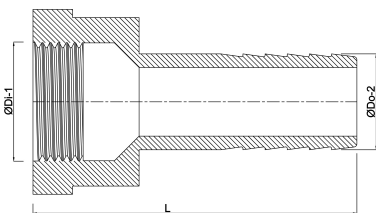

**Profec Hose tail 2/3 union  
adaptor PVC-U 1" x 25 mm  
female threaded nut x hose tail  
10bar grey (0100497)**

# TECHNICAL SPECIFICATIONS

Colour	grey
Material	PVC-U
Material seal	EPDM
Connection	female threaded nut x hose tail
Pressure	10 bar
Size	1" x 25 mm

## DIMENSIONS

F-1	10 mm
L	42 mm
L	56 mm
Lq-2	42 mm
ØDi-1	1 "
ØDo-2	25 mm

**Last modified date: 13/03/2026**

Bosta UK Ltd.  
Reflection House  
Olding Road  
Bury St. Edmunds  
Suffolk  
IP33 3TA  
T +44 (0) 1284 716580  
E [enquiries@bosta.co.uk](mailto:enquiries@bosta.co.uk)  
<http://www.bosta.com>