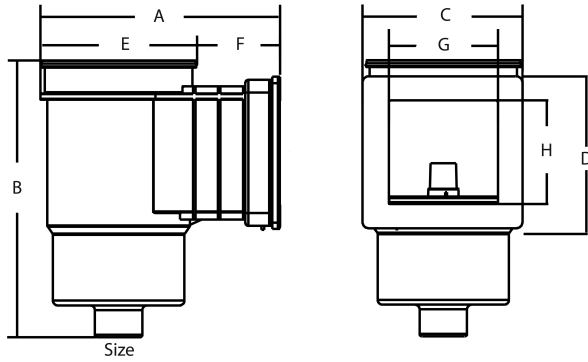

Last modified date: 09/03/2026

Bosta UK Ltd.
Reflection House
Olding Road
Bury St. Edmunds
Suffolk
IP33 3TA
T +44 (0) 1284 716580
E enquiries@bosta.co.uk
<http://www.bosta.com>