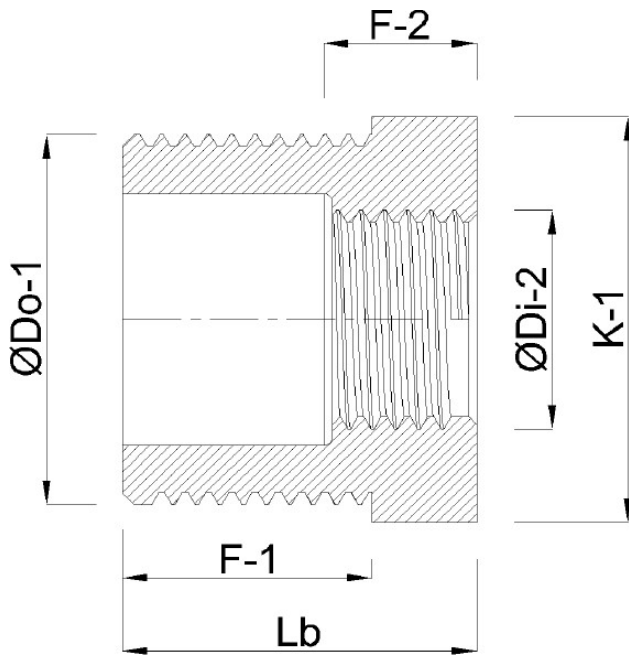

**Profec Nr. 241 Reducer bush
stainless steel 316 1 1/2" x 1"
male thread x female thread
16bar (0080098)**

TECHNICAL SPECIFICATIONS

Material	stainless steel 316
Connection	male thread x female thread
Fitting nr.	Nr. 241
Pressure	16 bar
Max. temp.	100 °C
Size	1 1/2" x 1"

DIMENSIONS

F-1	20.5 mm
F-2	8.4 mm
K-1	49 mm
Lb	27 mm
ØDi-2	1 "
ØDo-1	1 1/2 "

Last modified date: 22/06/2026

Bosta UK Ltd.
Reflection House
Olding Road
Bury St. Edmunds
Suffolk
IP33 3TA
T +44 (0) 1284 716580
E enquiries@bosta.co.uk
<http://www.bosta.com>