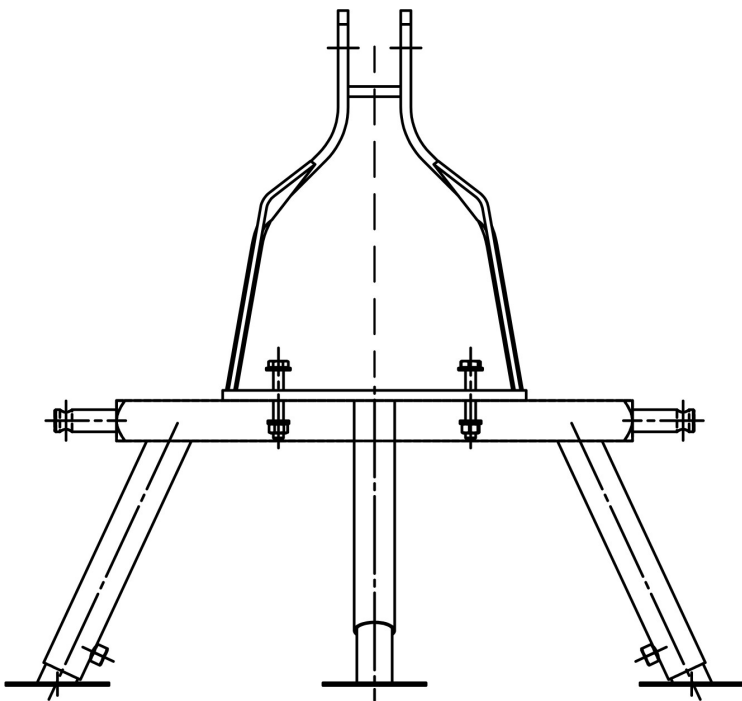

Rovatti 3 point mounting steel type A3T (7024368)

rovatti pompe

TECHNICAL SPECIFICATIONS

Material	steel
----------	-------

Type	A3T
------	-----

Last modified date: 09/03/2026

Bosta UK Ltd.
Reflection House
Olding Road
Bury St. Edmunds
Suffolk
IP33 3TA
T +44 (0) 1284 716580
E enquiries@bosta.co.uk
<http://www.bosta.com>