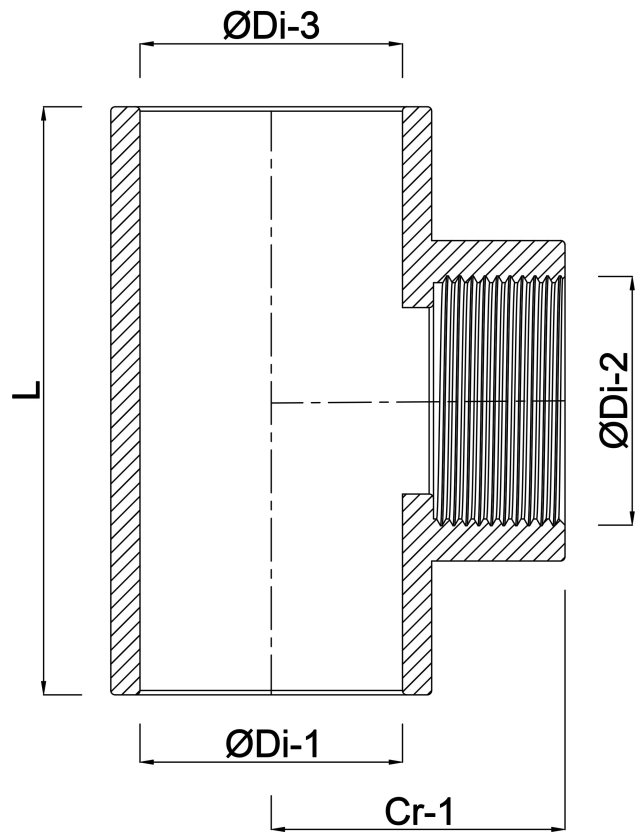

**VDL Adaptor T-piece 90° PVC-U
20 mm x 1/2" x 20 mm glue
socket x female thread x glue
socket 10bar grey (7002547)**

V-L Van de Lande

TECHNICAL SPECIFICATIONS

Colour	grey
Material	PVC-U
Pressure	10 bar
Size	20 mm x 1/2" x 20 mm
Connection	glue socket x female thread x glue socket

DIMENSIONS

Cr-1	28 mm
F-2	15 mm
L	27 mm
P-1	16 mm
P-3	16 mm
ØDi-1	20 mm
ØDi-2	1/2 "
ØDi-3	20 mm
β	90 °

Last modified date: 24/05/2026

Bosta UK Ltd.
Reflection House
Olding Road
Bury St. Edmunds
Suffolk
IP33 3TA
T +44 (0) 1284 716580
E enquiries@bosta.co.uk
<http://www.bosta.com>