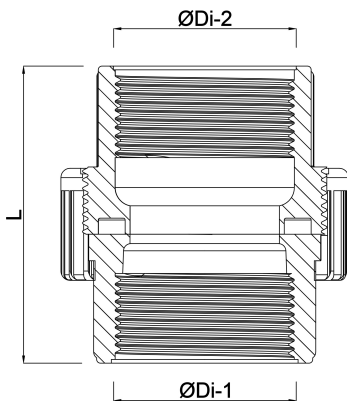

Union coupler PP 1/2" female thread 10bar beige (0330443)

TECHNICAL SPECIFICATIONS

Colour	beige
Material	PP
Connection	female thread
Pressure	10 bar
Size	1/2"
Outer ø	46 mm

DIMENSIONS

Do-n	46 mm
L	46 mm
ØDi-1	1/2 "
ØDi-2	1/2 "