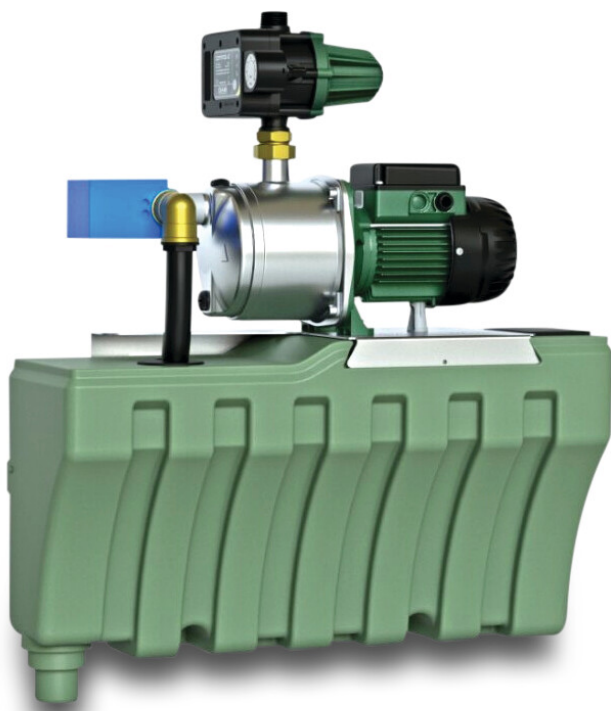

DAB Pressure set 3/4" 3bar 1,5A type Active switch 30/50 M IE2 (7043930)

TECHNICAL SPECIFICATIONS

Type Active switch 30/50 M IE2

Connection female thread

Ampere 1,5 A

Pressure 3 bar

Size 3/4"

E 260 mm