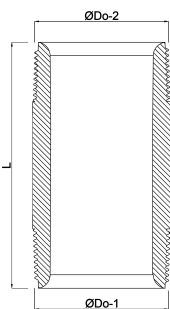

Profec Nr. 23 Pipe nipple brass 1 1/2" male thread 40bar 150 mm (0701857)

TECHNICAL SPECIFICATIONS

Material	brass
Connection	male thread
Fitting nr.	Nr. 23
Size	1 1/2"
Length	150 mm
Pressure	40 bar

DIMENSIONS

F-1	21 mm
F-2	21 mm
L	150 mm
ØDo-1	1 1/2 "
ØDo-2	1 1/2 "

Last modified date: 14/03/2026

Bosta UK Ltd.
Reflection House
Olding Road
Bury St. Edmunds
Suffolk
IP33 3TA
T +44 (0) 1284 716580
E enquiries@bosta.co.uk
<http://www.bosta.com>