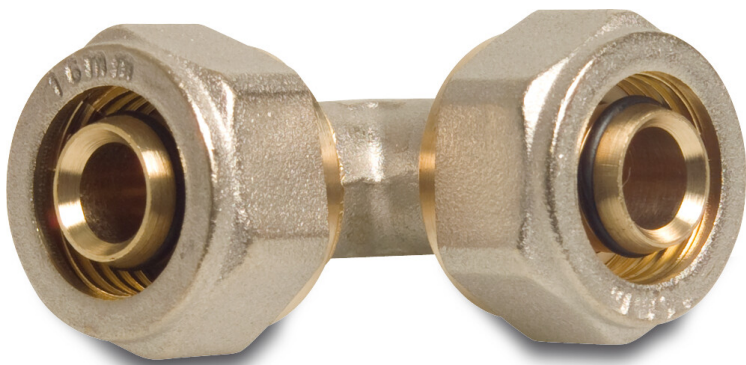

Profec Elbow 90° brass nickel plated 16 mm compression type Alu-PE-X (0702054)

TECHNICAL SPECIFICATIONS

Type	Alu-PE-X
Material	brass
Surface treatment	nickel plated
Connection	compression
Max. temp.	120 °C
Size	16 mm

DIMENSIONS

Cb-1	30 mm
Cb-2	30 mm
F-1	8 mm
F-2	8 mm
K-1	24 mm
K-2	24 mm
ØDi-1	16 mm
ØDi-2	16 mm

PRODUCT INFORMATION

Suitable for multilayer pipe

Last modified date: 24/05/2026

Bosta UK Ltd.
Reflection House
Olding Road
Bury St. Edmunds
Suffolk
IP33 3TA
T +44 (0) 1284 716580
E enquiries@bosta.co.uk
<http://www.bosta.com>