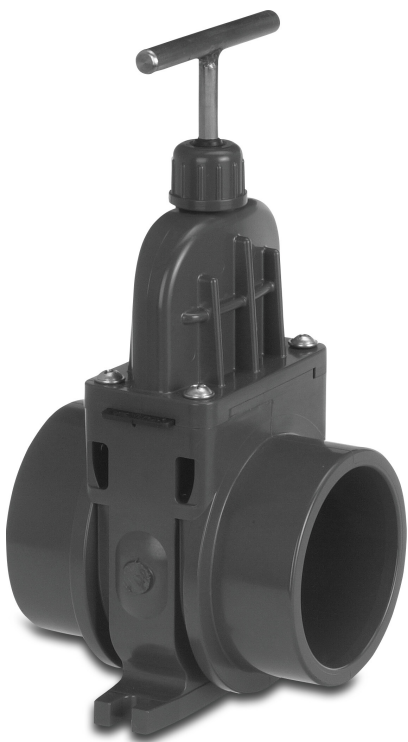

VDL Gate valve PVC-U 110 mm glue socket 0.5bar grey (7003002)

VL Van de Lande

TECHNICAL SPECIFICATIONS

Colour grey

Material PVC-U

Material seal EPDM

Connection glue socket

Temperature range 0°C - 60°C

Pressure 0.5 bar

Size 110 mm

DIMENSIONS

Cb-1 81 mm

Ct-1 250 mm

Lb 176 mm

ØDi-1 95 mm

ØDi-2 110 mm