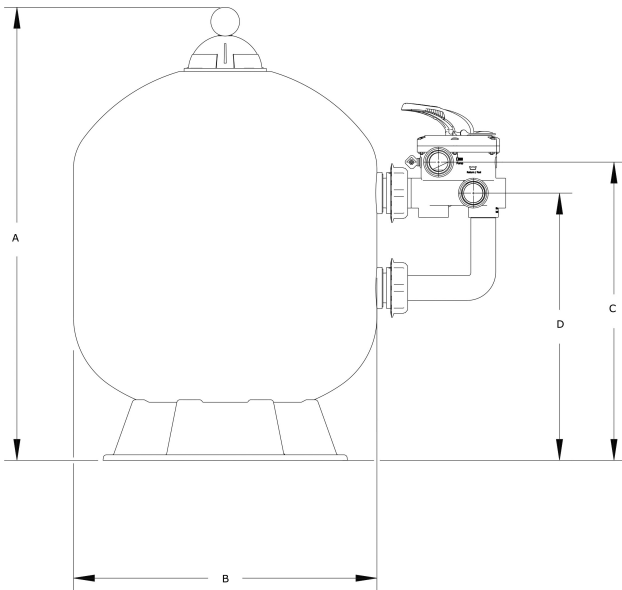

Sand filter PP 1 1/2" female thread 3,75bar beige type S450 (7043241)

TECHNICAL SPECIFICATIONS

Colour	beige
Material	PP
Connection	female thread
Pressure	3,75 bar
Max. temp.	40 °C
Type	S450
Capacity	6 m ³ /h
Size	1 1/2"
Diameter	450 mm
Weight	9 kg
Sand	75 kg
Filter area	0.16 m ²
Max. pool vol.	30 m ³

DIMENSIONS

A	645 mm
B	18 "

B 18 " inch

B 450 mm

C 356 mm

D 206 mm

PRODUCT INFORMATION

Features:

- High quality PP filter tank
- Extremely high maximum working pressure up to 3,75 bar
- 6-way valve included

Last modified date: 27/05/2026

Bosta UK Ltd.
Reflection House
Olding Road

Bury St. Edmunds
Suffolk
IP33 3TA
T +44 (0) 1284 716580
E enquiries@bosta.co.uk
<http://www.bosta.com>