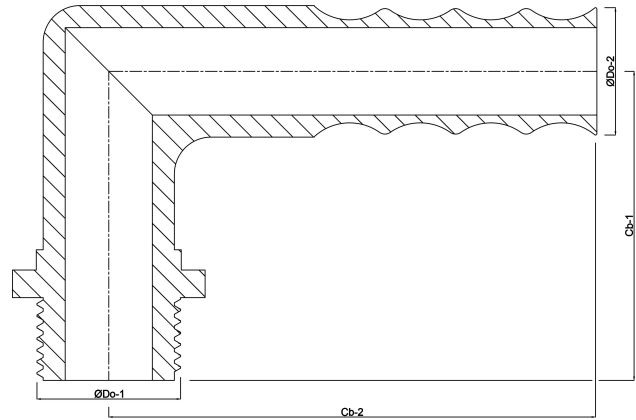

**Hose tail elbow 90° PP 3/4" x 20  
mm male thread x hose tail  
6bar grey (0330255)**

# TECHNICAL SPECIFICATIONS

Colour	grey
Material	PP
Connection	male thread x hose tail
Pressure	6 bar
Max. temp.	80 °C
Size	3/4" x 20 mm

# DIMENSIONS

Cb-1	64 mm
Cb-2	72 mm
ØDo-1	3/4 "
ØDo-2	20 mm
β	90 °

**Last modified date: 23/05/2026**

Bosta UK Ltd.  
Reflection House  
Olding Road  
Bury St. Edmunds  
Suffolk  
IP33 3TA  
T +44 (0) 1284 716580  
E [enquiries@bosta.co.uk](mailto:enquiries@bosta.co.uk)  
<http://www.bosta.com>