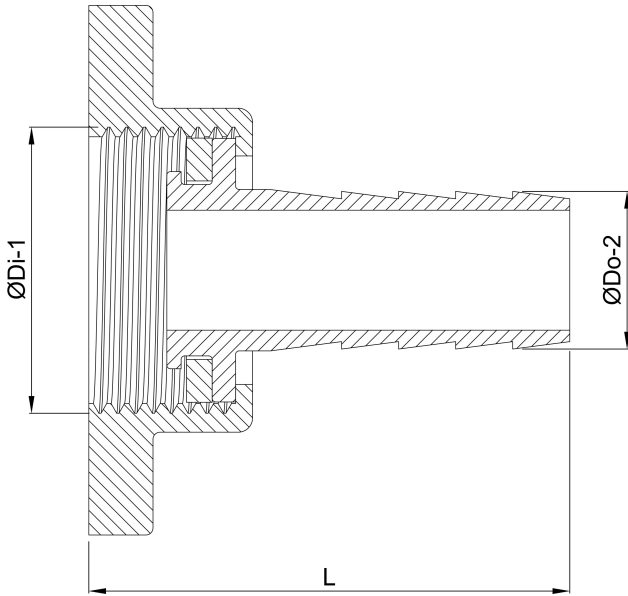

**Profec Hose tail 2/3 union
adaptor brass 1/2" x 13 mm
female threaded nut x hose tail
type flat seal (0423311)**

TECHNICAL SPECIFICATIONS

Type	flat seal
Material	brass
Connection	female threaded nut x hose tail
Max. temp.	120 °C
Size	1/2" x 13 mm
Max. temperature	120 °C

DIMENSIONS

Dq-2	11.6 mm
F-1	10 mm
L	31.6 mm
Lb	36 mm
Lq-2	19.5 mm
Nq-2	4
P-1	19.5 mm
ØDi-1	1/2 "
ØDo-2	13 mm

Last modified date: 23/05/2026

Bosta UK Ltd.
Reflection House
Olding Road
Bury St. Edmunds
Suffolk
IP33 3TA
T +44 (0) 1284 716580
E enquiries@bosta.co.uk
<http://www.bosta.com>