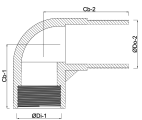

**Profec Nr. 92 Elbow 90° cast
iron galvanised 1 1/2" female
thread x male thread 25bar
DVGW (1009208)**

TECHNICAL SPECIFICATIONS

Material	cast iron
Surface treatment	galvanised
Approval	DVGW
Connection	female thread x male thread
Fitting nr.	Nr. 92
Temperature range	-20°C - 120°C
Pressure	25 bar
Size	1 1/2"

DIMENSIONS

ØDi-1	1 1/2 "
ØDo-2	1 1/2 "
Cb-1	50 mm
Cb-2	65 mm
β	90 °

Last modified date: 05/10/2025

Bosta UK Ltd.
Reflection House
Olding Road
Bury St. Edmunds
Suffolk
IP33 3TA
T +44 (0) 1284 716580
E enquiries@bosta.co.uk
<http://www.bosta.com>