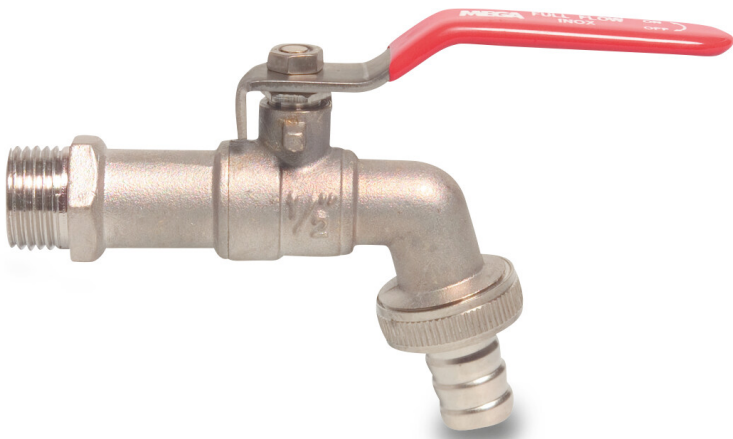

# Profec Bibcock ball valve brass nickel plated 1" x 25 mm male thread x hose tail 10bar type 120 (0401297)

# TECHNICAL SPECIFICATIONS

Type	120
Material	brass
Surface treatment	nickel plated
Operation	lever
Colour lever	red
Handle material	stainless steel
Material housing	brass
Material seal	PTFE
Connection	male thread x hose tail
Min. temp.	-20 °C
Pressure	10 bar
Max. temp.	95 °C
Size	1" x 25 mm