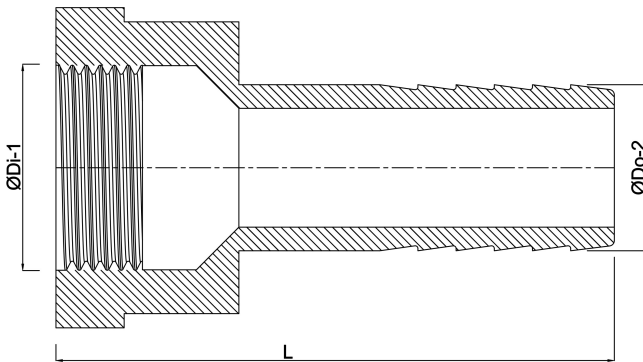

**Profec Barbed adaptor  
stainless steel 316 1/2" x 13  
mm female thread x hose tail  
50bar (0081260)**

# TECHNICAL SPECIFICATIONS

Material stainless steel 316

Connection female thread x hose tail

Pressure 50 bar

Size 1/2" x 13 mm

Spanner 27

## DIMENSIONS

L 62 mm

$\text{ØDi-1}$  1/2 "

$\text{ØDo-2}$  13 mm

Last modified date: 17/10/2025

Bosta UK Ltd.  
Reflection House  
Olding Road  
Bury St. Edmunds  
Suffolk  
IP33 3TA  
T +44 (0) 1284 716580  
E [enquiries@bosta.co.uk](mailto:enquiries@bosta.co.uk)  
<http://www.bosta.com>