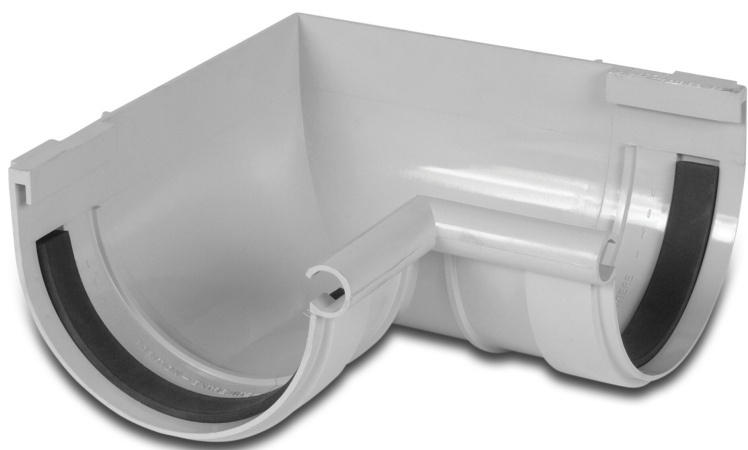

Inside corner 90° PVC-U 115 mm ring seal grey type AI 25 (0361058)

TECHNICAL SPECIFICATIONS

Colour	grey
--------	------

Type	AI 25
------	-------

Material	PVC-U
----------	-------

Connection	ring seal
------------	-----------