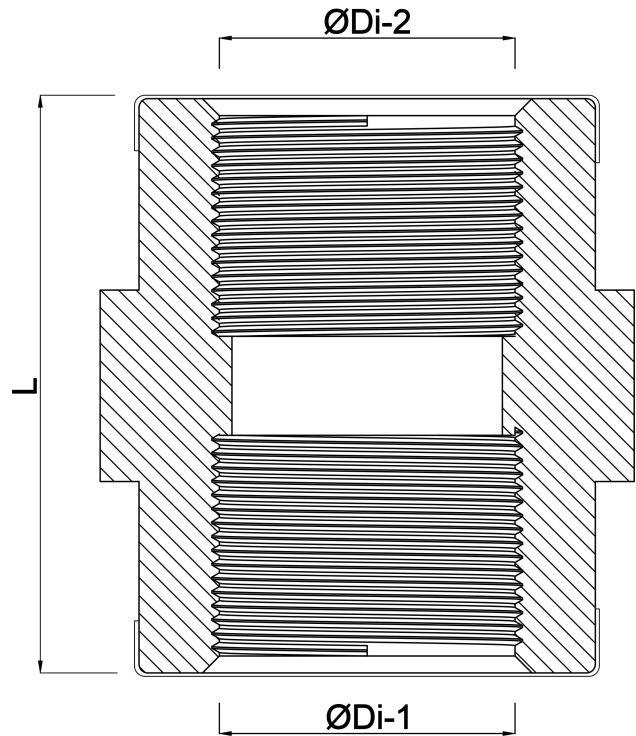

Socket PP 1" female thread 10bar grey (0330131)

TECHNICAL SPECIFICATIONS

Colour	grey
Material	PP
Connection	female thread
Pressure	10 bar
Max. temp.	80 °C
Size	1"

DIMENSIONS

F-1	22 mm
F-2	22 mm
L	46.5 mm
ØDi-1	1 "
ØDi-2	1 "