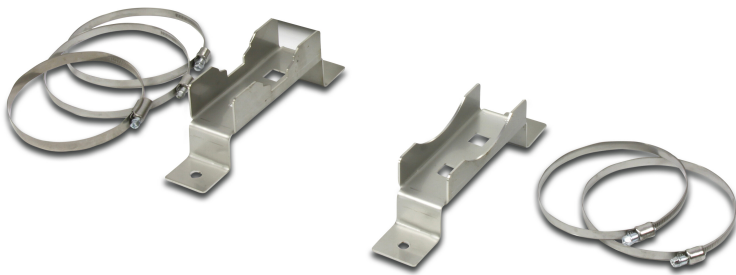

DAB Horizontal mounting kit type L725, L960, L1220 & L1490 (7043286)

TECHNICAL SPECIFICATIONS

Type	L725, L960, L1220 & L1490
------	---------------------------

Suitable for	cooling pipe 6"
--------------	-----------------