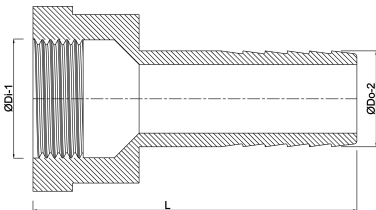

**Profec Hose tail 2/3 union
adaptor PVC-U 1 1/2" x 40 mm
female threaded nut x hose tail
10bar grey (0100499)**

TECHNICAL SPECIFICATIONS

| | |
|---------------|---------------------------------|
| Colour | grey |
| Material | PVC-U |
| Material seal | EPDM |
| Connection | female threaded nut x hose tail |
| Pressure | 10 bar |
| Size | 1 1/2" x 40 mm |

DIMENSIONS

| | |
|-------|---------|
| F-1 | 10 mm |
| L | 52 mm |
| L | 73 mm |
| Lq-2 | 52 mm |
| ØDi-1 | 1 1/2 " |
| ØDo-2 | 40 mm |

Last modified date: 13/03/2026

Bosta UK Ltd.
Reflection House
Olding Road
Bury St. Edmunds
Suffolk
IP33 3TA
T +44 (0) 1284 716580
E enquiries@bosta.co.uk
<http://www.bosta.com>